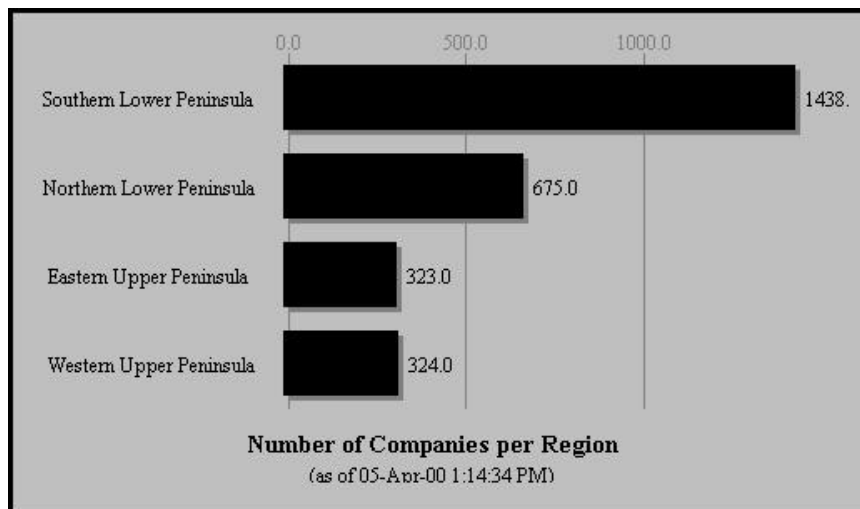

Tony Verba, 906-753-4328	no sales listed	paneling	white spruce
Manistique Dimension & Dry Kiln Co. Manistique, Schoolcraft County Bill Fisher, 906-341-6700	31-50 MBF 1000-3000 sales not listed	dimension	white pine hardwoods
Manistique Saw & Planing Mill Manistique, Schoolcraft County Martin Behrend, 906-341-5922	about 19 MBF 3000-5000 $1-5 million	lumber cants, sheathing, ties, paneling, deck parts	red pine white pine hardwoods
Silkworth Saw & Planing Cooks, Schoolcraft County Wayne Silkworth, 906-644-7020	1-5 MBF <100 no sales listed	lumber	red pine white pine hardwoods

Tables were generated from the MDNR Wood Products website: <http://www.dnr.state.mi.us/dnr/main.htm>

MICHIGAN STATE
UNIVERSITY
EXTENSION

Prepared by Bill Cook, MSU Extension Forester
U.P. Tree Improvement Center
6005 J Road
Escanaba, MI 49829