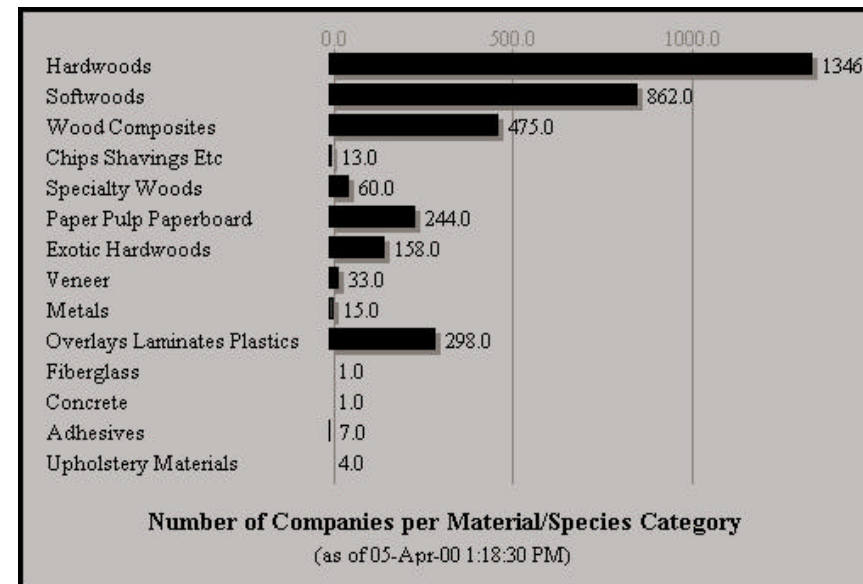

Tony Verba, 906-753-4328	no sales listed	paneling	white spruce
Manistique Dimension & Dry Kiln Co. Manistique, Schoolcraft County Bill Fisher, 906-341-6700	31-50 MBF 1000-3000 sales not listed	dimension	white pine hardwoods
Manistique Saw & Planing Mill Manistique, Schoolcraft County Martin Behrend, 906-341-5922	about 19 MBF 3000-5000 $1-5 million	lumber cants, sheathing, ties, paneling, deck parts	red pine white pine hardwoods
Silkworth Saw & Planing Cooks, Schoolcraft County Wayne Silkworth, 906-644-7020	1-5 MBF <100 no sales listed	lumber	red pine white pine hardwoods

Tables were generated from the MDNR Wood Products website: <http://www.dnr.state.mi.us/dnr/main.htm>

MICHIGAN STATE
UNIVERSITY
EXTENSION

Prepared by Bill Cook, MSU Extension Forester
U.P. Tree Improvement Center
6005 J Road
Escanaba, MI 49829